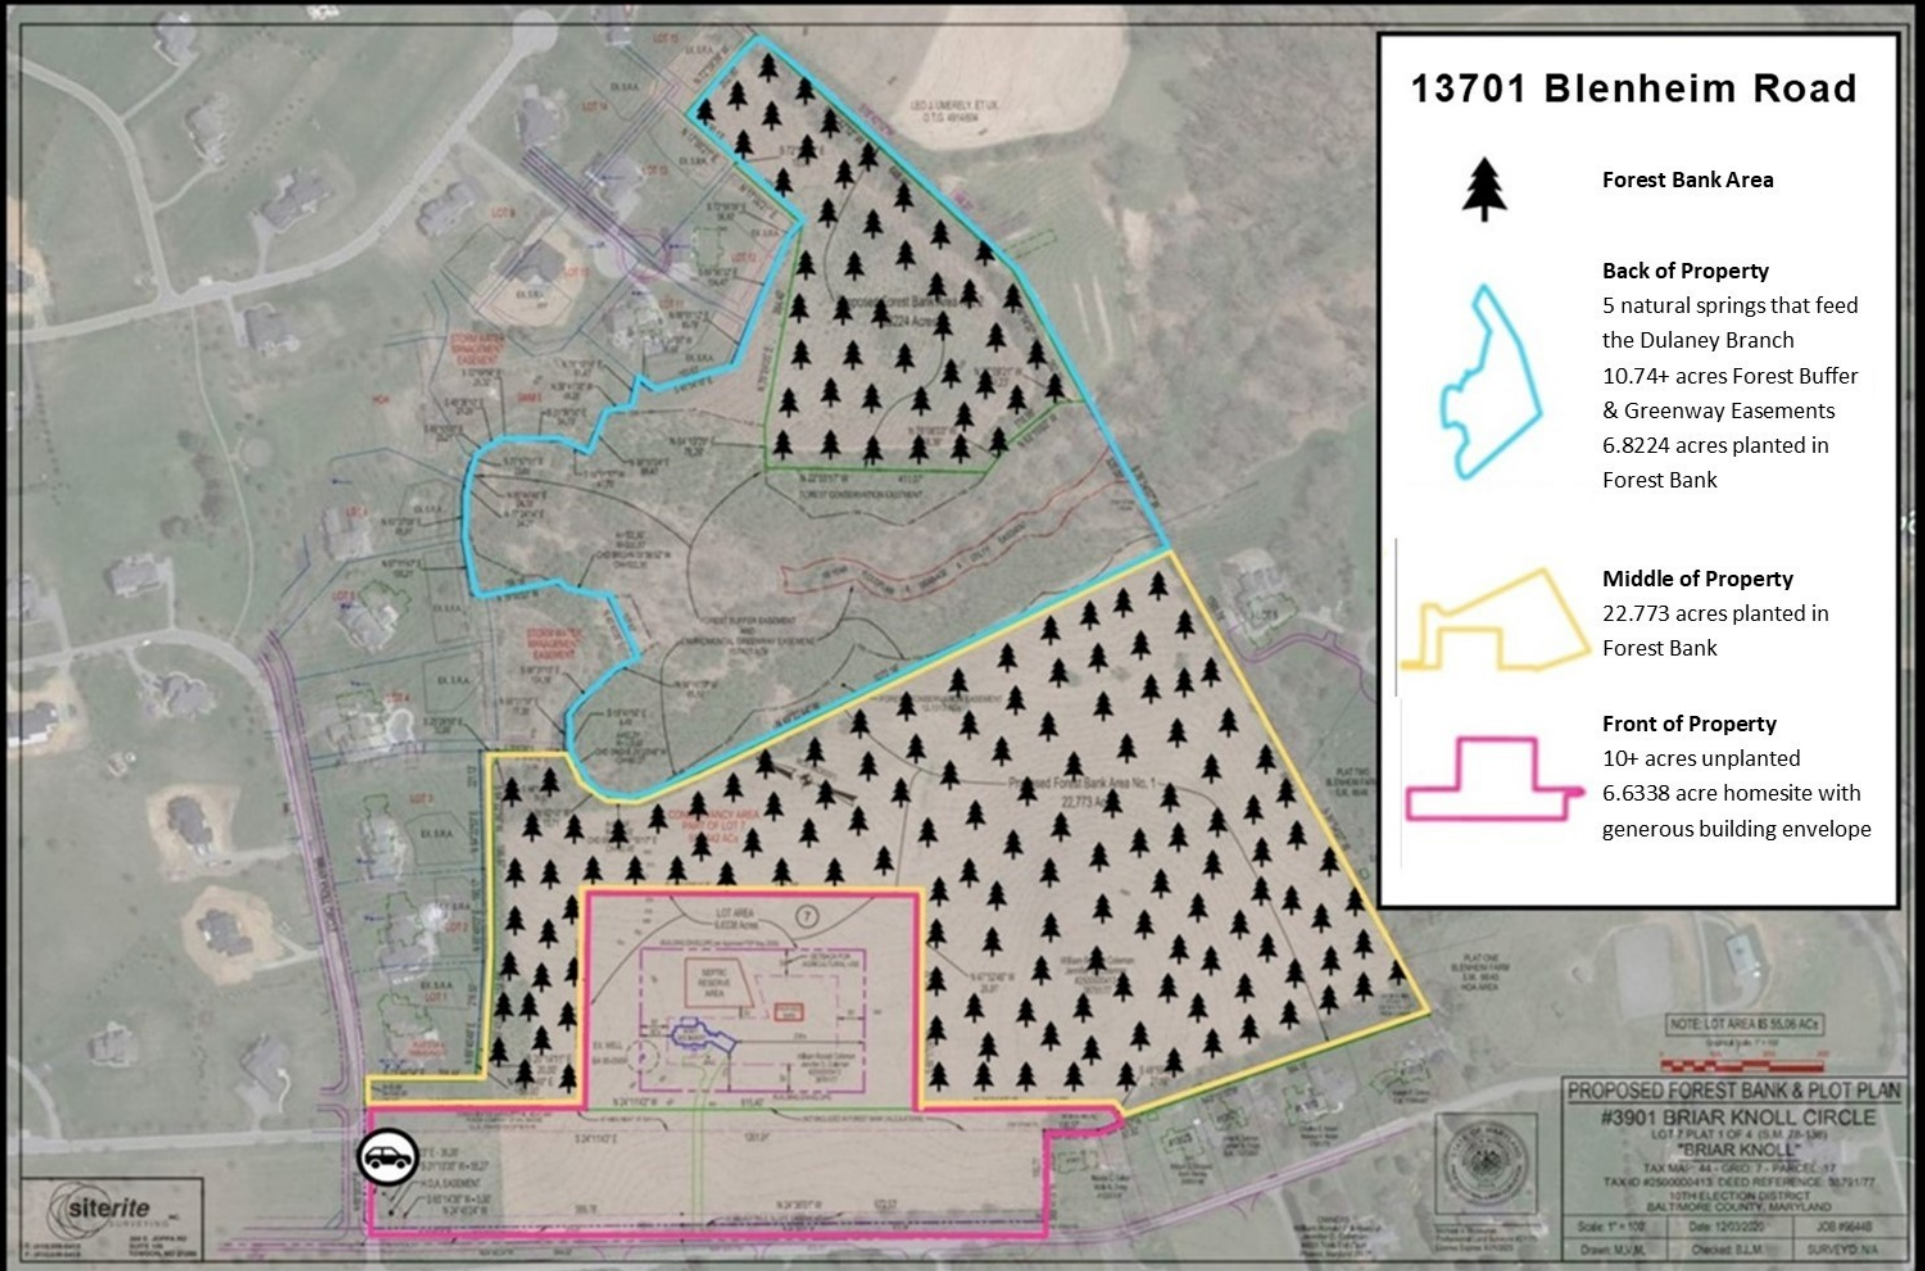

13701 Blenheim Road

HEATHER HARTLEY
 krauss real property brokerage • agent
 410.404.7749

Disclaimer: image is conceptual and for display purposes only and are not intended to be relied upon or become part of any purchase contract. The buyers will need to do their own due diligence to determine what can be built where.